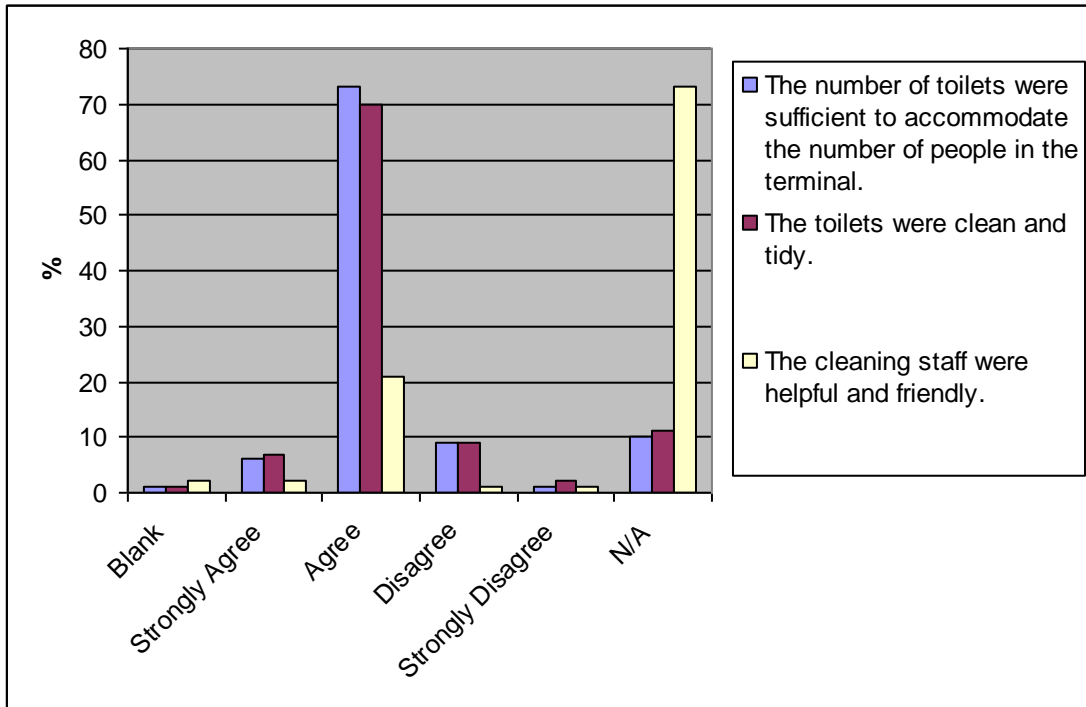

INVERCARGILL AIRPORT LTD Customer Satisfaction Survey 2011

Travel Data :

Your Arrival Experience :

Airport Terminal Building :

INVERCARGILL AIRPORT LTD Customer Satisfaction Survey 2011

Toilet Facilities :

Café :