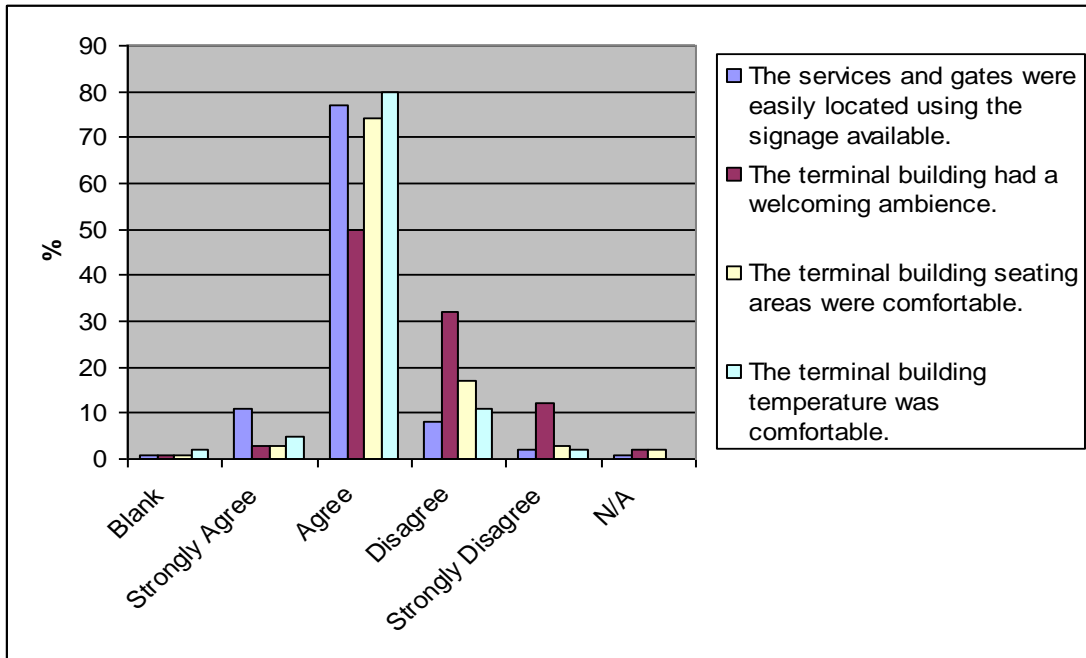

INVERCARGILL AIRPORT LTD Customer Satisfaction Survey 2011

Travel Data :

Your Arrival Experience :

Airport Terminal Building :

INVERCARGILL AIRPORT LTD Customer Satisfaction Survey 2011

Toilet Facilities :