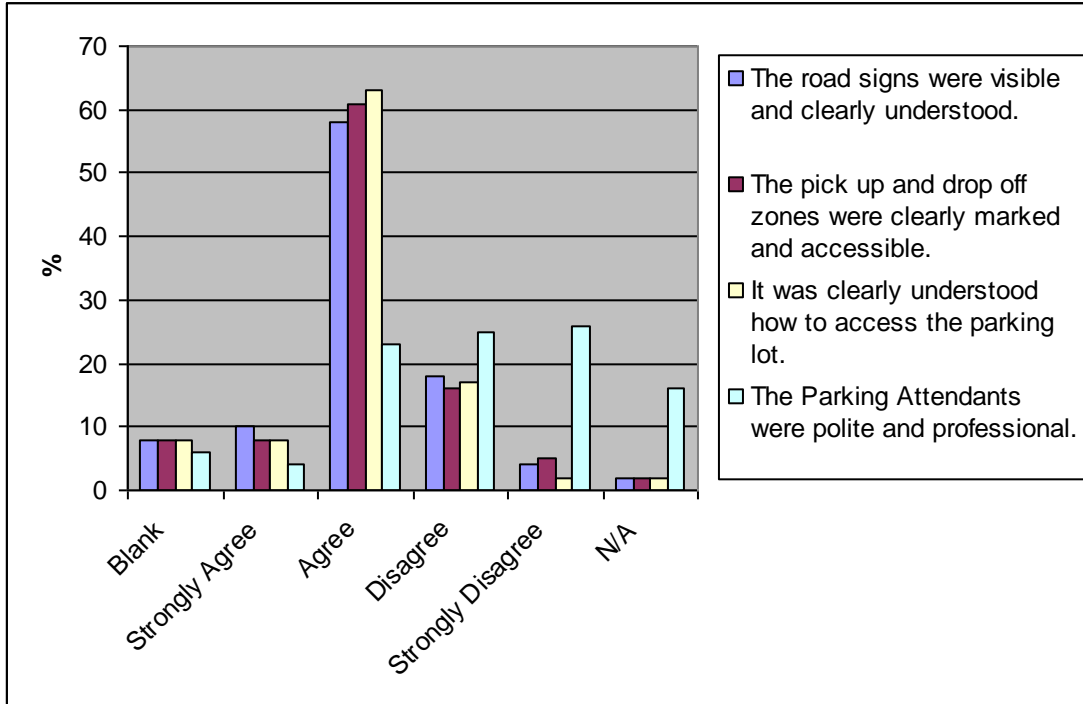

INVERCARGILL AIRPORT LTD Customer Satisfaction Survey 2011

Travel Data :

Your Arrival Experience :

Airport Terminal Building :

INVERCARGILL AIRPORT LTD Customer Satisfaction Survey 2011

Toilet Facilities :