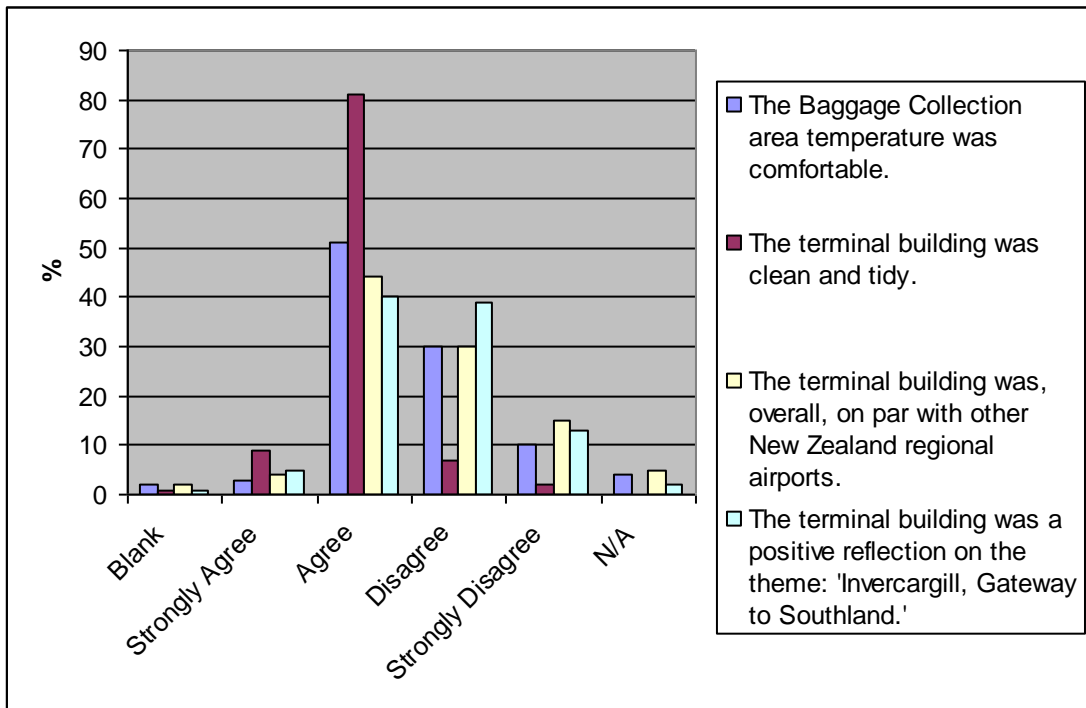

INVERCARGILL AIRPORT LTD Customer Satisfaction Survey 2011

Travel Data :

Your Arrival Experience :

Airport Terminal Building :

INVERCARGILL AIRPORT LTD Customer Satisfaction Survey 2011

Toilet Facilities :