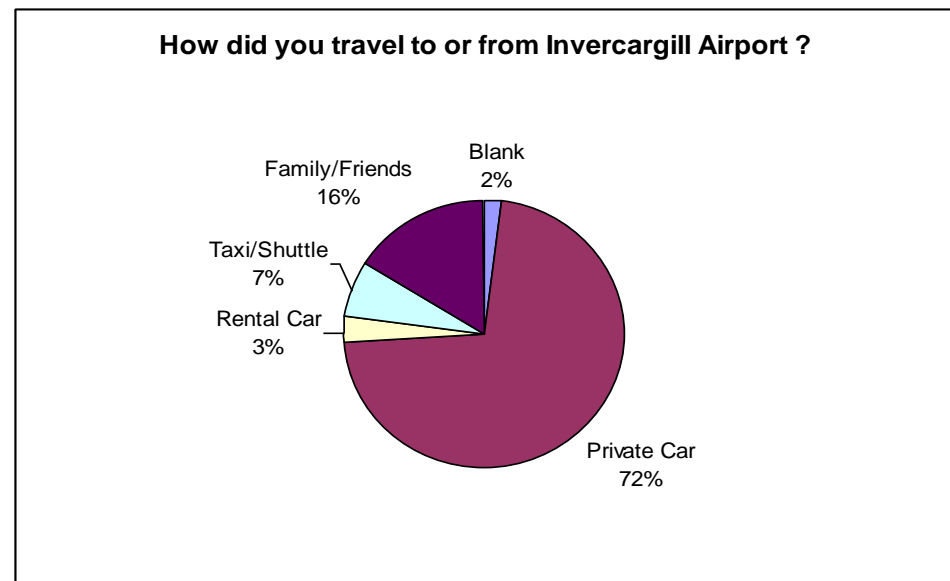

INVERCARGILL AIRPORT LTD Customer Satisfaction Survey 2011

Travel Data :

Your Arrival Experience :

Airport Terminal Building :

INVERCARGILL AIRPORT LTD Customer Satisfaction Survey 2011

Toilet Facilities :