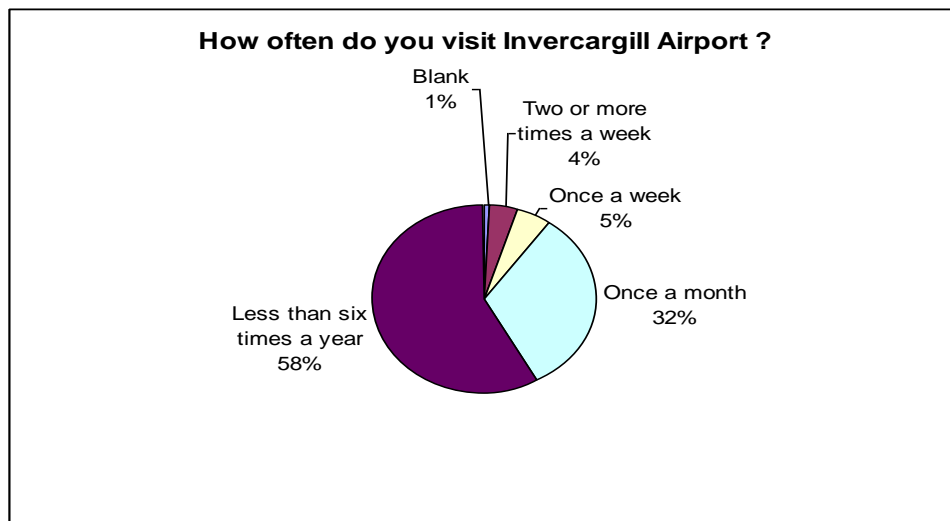

INVERCARGILL AIRPORT LTD Customer Satisfaction Survey 2011

Travel Data :

Your Arrival Experience :

Airport Terminal Building :

INVERCARGILL AIRPORT LTD Customer Satisfaction Survey 2011

Toilet Facilities :